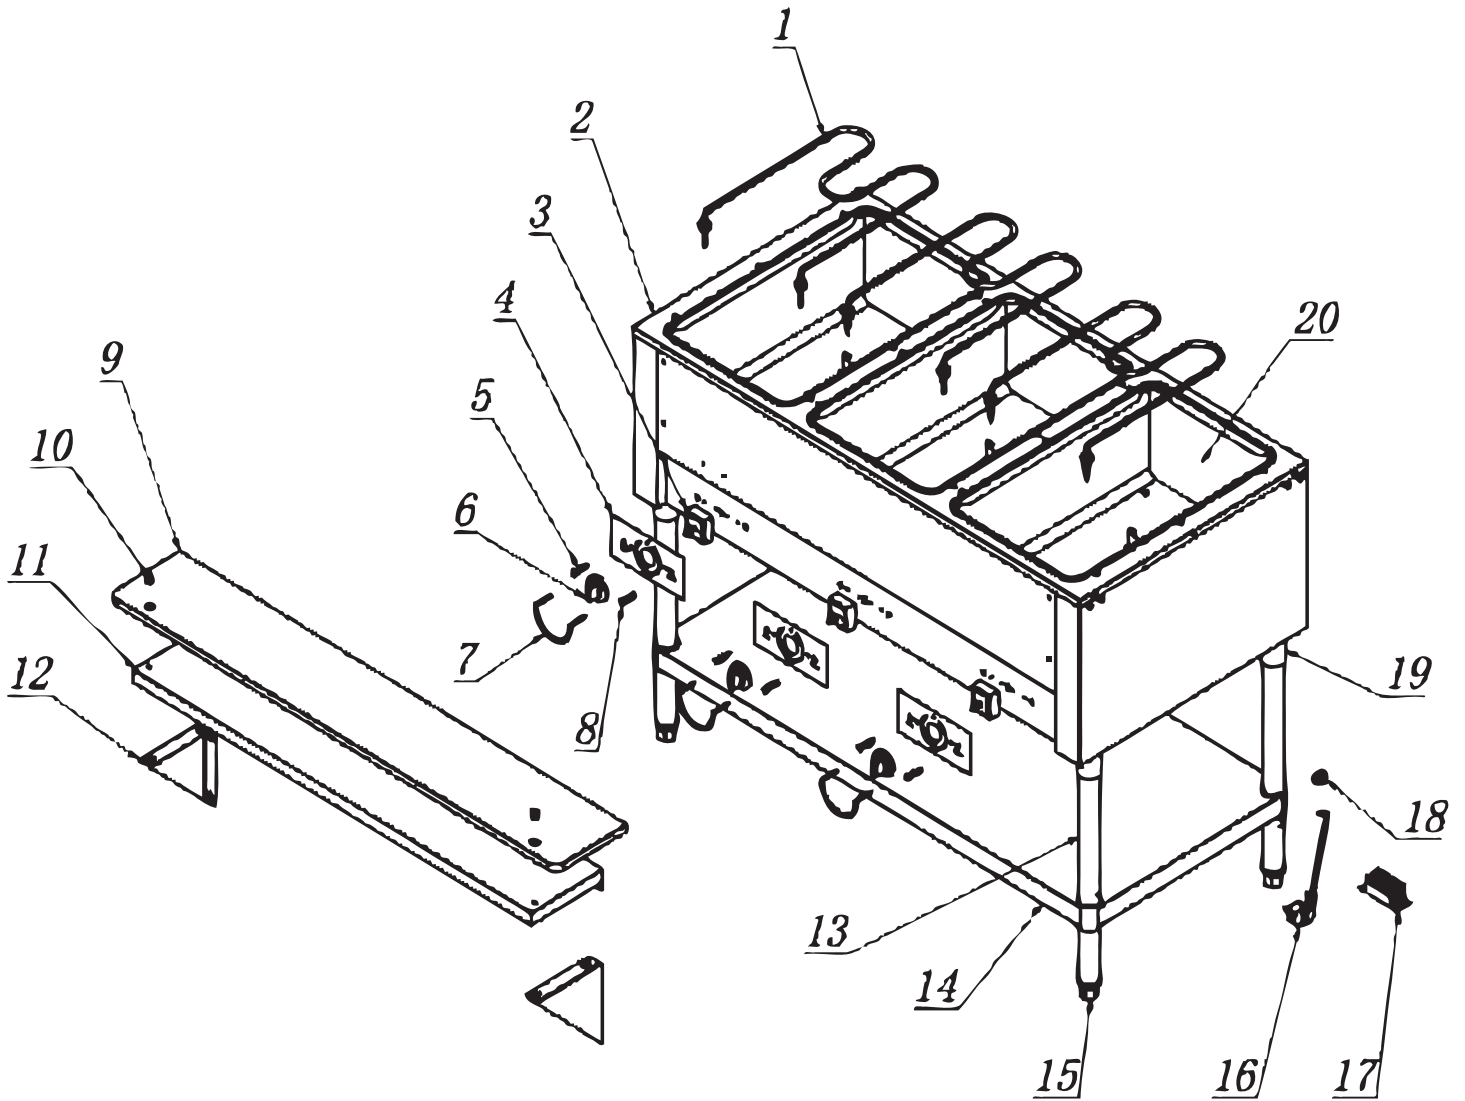

Parts Breakdown

Model FW-CN-0003 44408

Parts Breakdown

Model FW-CN-0003 44408

Item No.	Description	Position	Item No.	Description	Position	Item No.	Description	Position
67533	Heating Element for 44408	1	67540	Indicator Light for 44408	8	67547	Adjustable Foot for 44408	15
67534	Countertop Plate for 44408	2	67541	Cutting Board for 44408	9	67548	Power Cord for 44408	16
67535	Thermostat for 44408	3	67542	Cutting Board Positioning Shaft for 44408	10	67549	Terminal for 44408	17
67536	Control Plate for 44408	4	67543	Front Working Shelf for 44408	11	67550	Cord Strain Relief for 44408	18
67537	Power Indication Light for 44408	5	67544	Front Shelf Triangular Bracket for 44408	12	67551	Leg Holder for 44408	19
67538	Thermostat Knob for 44408	6	67545	Round Tube for 44408	13	67552	Furnace for 44408	20
67539	Knob Protection Frame for 44408	7	67546	Lower Chamber Plate for 44408	14			